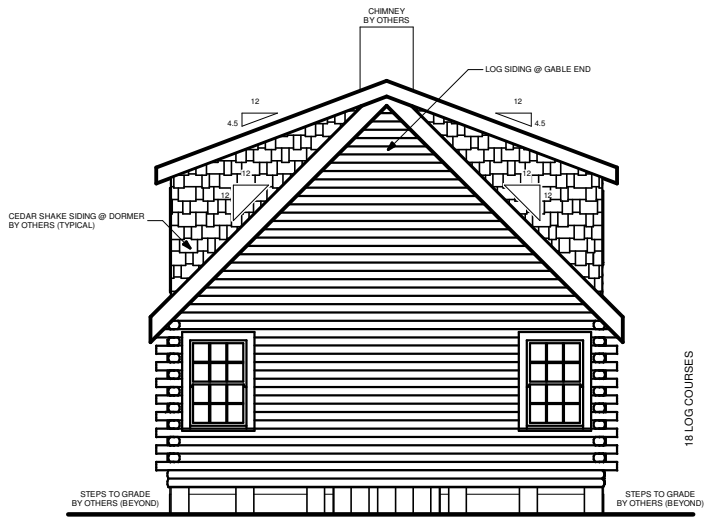

SOUTHLAND **LOG HOMES**

America's Favorite Log Home™

ARLINGTON

FRONT ELEVATION

RIGHT ELEVATION

SQUARE FOOTAGE	
HEATED AREAS:	
FIRST FLOOR.....	1099 Sq. Ft.
SECOND FLOOR.....	488 Sq. Ft.
STORAGE.....	116 Sq. Ft.
TOTAL HEATED.....	1703 Sq. Ft.
UNHEATED AREAS:	
PORCH(ES).....	147 Sq. Ft.
STORAGE.....	8 Sq. Ft.
TOTAL UNHEATED.....	155 Sq. Ft.
TOTAL UNDER ROOF.....	1858 Sq. Ft.

REAR ELEVATION

LEFT ELEVATION

SQUARE FOOTAGE	
HEATED AREAS:	
FIRST FLOOR.....	1099 Sq. Ft.
SECOND FLOOR.....	488 Sq. Ft.
STORAGE.....	116 Sq. Ft.
TOTAL HEATED.....	1703 Sq. Ft.
UNHEATED AREAS:	
PORCH(ES).....	147 Sq. Ft.
STORAGE.....	8 Sq. Ft.
TOTAL UNHEATED.....	155 Sq. Ft.
TOTAL UNDER ROOF.....	1858 Sq. Ft.