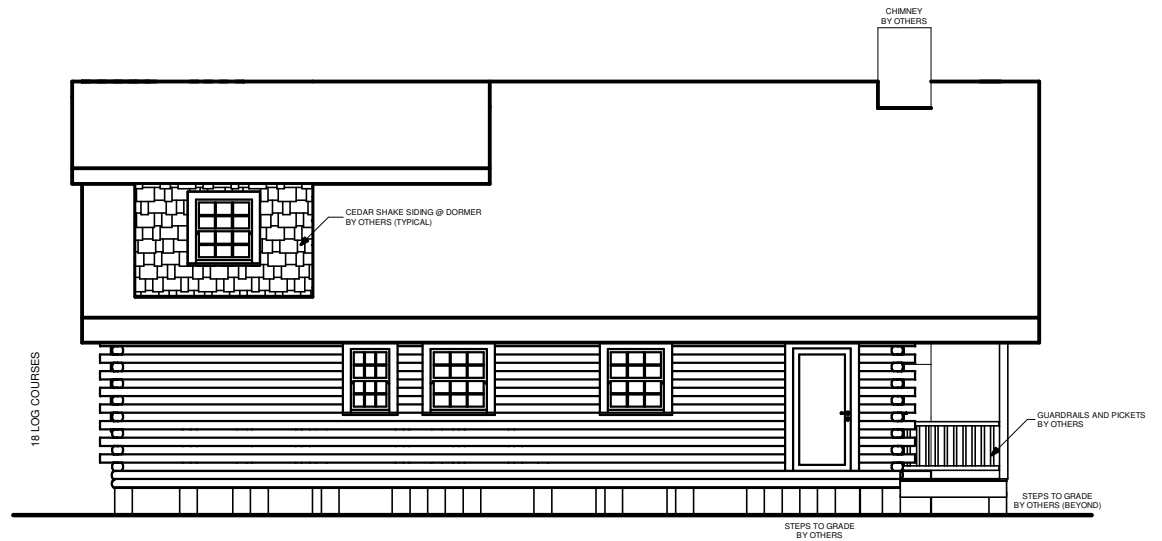

SOUTHLAND **LOG HOMES**

America's Favorite Log Home™

ARLINGTON

FRONT ELEVATION

RIGHT ELEVATION

SQUARE FOOTAGE	
HEATED AREAS:	
FIRST FLOOR.....	1099 Sq. Ft.
SECOND FLOOR.....	488 Sq. Ft.
STORAGE.....	116 Sq. Ft.
TOTAL HEATED.....	1703 Sq. Ft.
UNHEATED AREAS:	
PORCH(ES).....	147 Sq. Ft.
STORAGE.....	8 Sq. Ft.
TOTAL UNHEATED.....	155 Sq. Ft.
TOTAL UNDER ROOF.....	1858 Sq. Ft.

REAR ELEVATION

LEFT ELEVATION

SQUARE FOOTAGE	
HEATED AREAS:	
FIRST FLOOR.....	1099 Sq. Ft.
SECOND FLOOR.....	488 Sq. Ft.
STORAGE.....	116 Sq. Ft.
TOTAL HEATED.....	1703 Sq. Ft.
UNHEATED AREAS:	
PORCH(ES).....	147 Sq. Ft.
STORAGE.....	8 Sq. Ft.
TOTAL UNHEATED.....	155 Sq. Ft.
TOTAL UNDER ROOF.....	1858 Sq. Ft.

FIRST FLOOR PLAN

SQUARE FOOTAGE	
HEATED AREAS:	
FIRST FLOOR.....	1099 Sq. Ft.
SECOND FLOOR.....	488 Sq. Ft.
STORAGE.....	116 Sq. Ft.
TOTAL HEATED.....	1703 Sq. Ft.
UNHEATED AREAS:	
PORCH(ES).....	147 Sq. Ft.
STORAGE.....	8 Sq. Ft.
TOTAL UNHEATED.....	155 Sq. Ft.
TOTAL UNDER ROOF.....	1858 Sq. Ft.