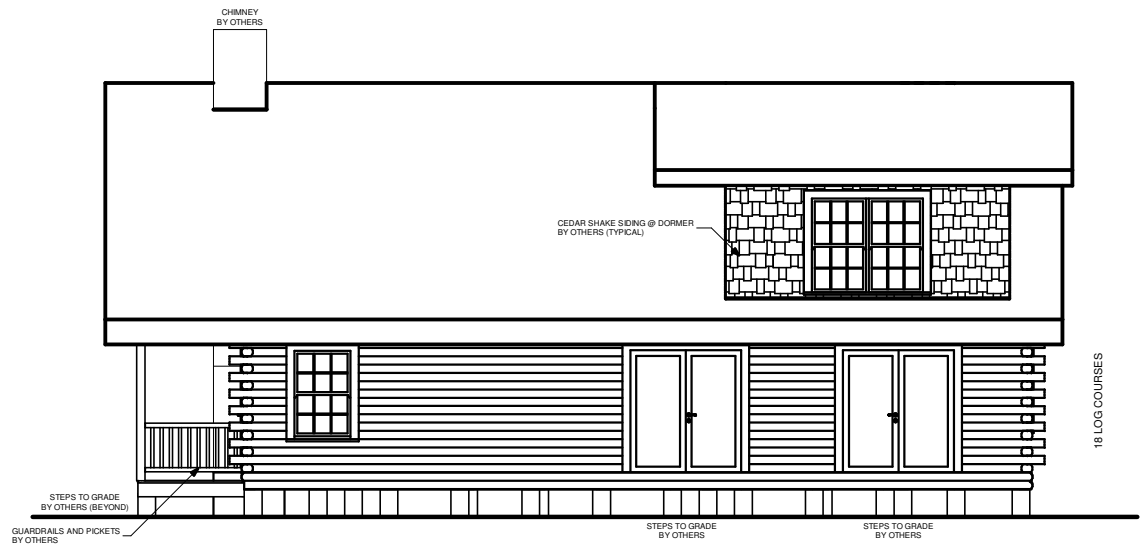

SOUTHLAND **LOG HOMES**

America's Favorite Log Home™

ARLINGTON

FRONT ELEVATION

RIGHT ELEVATION

SQUARE FOOTAGE	
HEATED AREAS:	
FIRST FLOOR.....	1099 Sq. Ft.
SECOND FLOOR.....	488 Sq. Ft.
STORAGE.....	116 Sq. Ft.
TOTAL HEATED.....	1703 Sq. Ft.
UNHEATED AREAS:	
PORCH(ES).....	147 Sq. Ft.
STORAGE.....	8 Sq. Ft.
TOTAL UNHEATED.....	155 Sq. Ft.
TOTAL UNDER ROOF.....	1858 Sq. Ft.

REAR ELEVATION

LEFT ELEVATION

SQUARE FOOTAGE	
HEATED AREAS:	
FIRST FLOOR.....	1099 Sq. Ft.
SECOND FLOOR.....	488 Sq. Ft.
STORAGE.....	116 Sq. Ft.
TOTAL HEATED.....	1703 Sq. Ft.
UNHEATED AREAS:	
PORCH(ES).....	147 Sq. Ft.
STORAGE.....	8 Sq. Ft.
TOTAL UNHEATED.....	155 Sq. Ft.
TOTAL UNDER ROOF.....	1858 Sq. Ft.

FIRST FLOOR PLAN

SQUARE FOOTAGE	
HEATED AREAS:	
FIRST FLOOR.....	1099 Sq. Ft.
SECOND FLOOR.....	488 Sq. Ft.
STORAGE.....	116 Sq. Ft.
TOTAL HEATED.....	1703 Sq. Ft.
UNHEATED AREAS:	
PORCH(ES).....	147 Sq. Ft.
STORAGE.....	8 Sq. Ft.
TOTAL UNHEATED.....	155 Sq. Ft.
TOTAL UNDER ROOF.....	1858 Sq. Ft.

SECOND FLOOR PLAN

SQUARE FOOTAGE	
HEATED AREAS:	
FIRST FLOOR.....	1099 Sq. Ft.
SECOND FLOOR.....	488 Sq. Ft.
STORAGE.....	116 Sq. Ft.
TOTAL HEATED.....	1703 Sq. Ft.
UNHEATED AREAS:	
PORCH(ES).....	147 Sq. Ft.
STORAGE.....	8 Sq. Ft.
TOTAL UNHEATED.....	155 Sq. Ft.
TOTAL UNDER ROOF.....	1858 Sq. Ft.