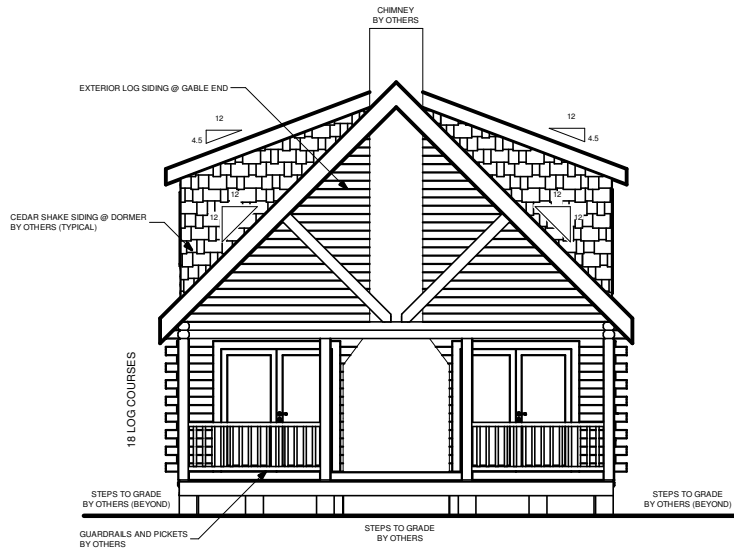

REAR ELEVATION