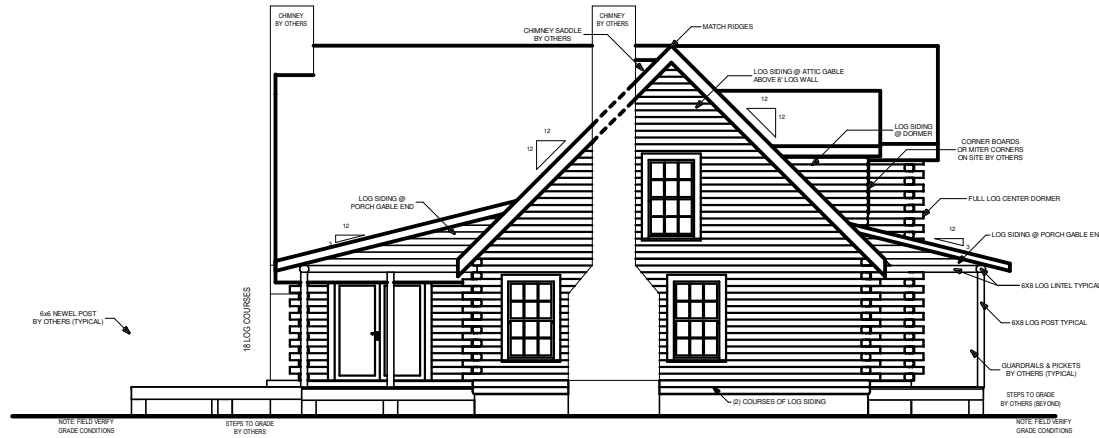

SOUTHLAND **LOG HOMES**

America's Favorite Log Home™

CRESTVIEW

FRONT ELEVATION

RIGHT ELEVATION

SQUARE FOOTAGE	
HEATED AREAS:	
FIRST FLOOR.....	1653 Sq. Ft.
SECOND FLOOR.....	942 Sq. Ft.
TOTAL HEATED.....	2595 Sq. Ft.
UNHEATED AREAS:	
PORCH(ES).....	629 Sq. Ft.
STORAGE.....	234 Sq. Ft.
TOTAL UNHEATED.....	863 Sq. Ft.
TOTAL UNDER ROOF.....	3458 Sq. Ft.

REAR ELEVATION

LEFT ELEVATION

SQUARE FOOTAGE	
HEATED AREAS:	
FIRST FLOOR.....	1653 Sq. Ft.
SECOND FLOOR.....	942 Sq. Ft.
TOTAL HEATED.....	2595 Sq. Ft.
UNHEATED AREAS:	
PORCH(ES).....	629 Sq. Ft.
STORAGE.....	234 Sq. Ft.
TOTAL UNHEATED.....	863 Sq. Ft.
TOTAL UNDER ROOF.....	3458 Sq. Ft.