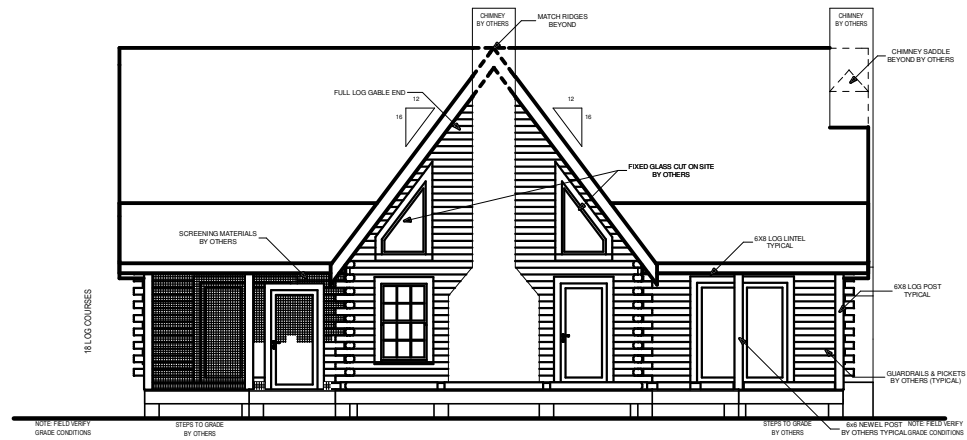

SOUTHLAND **LOG HOMES**

America's Favorite Log Home™

CRESTVIEW

FRONT ELEVATION

RIGHT ELEVATION

SQUARE FOOTAGE	
HEATED AREAS:	
FIRST FLOOR.....	1653 Sq. Ft.
SECOND FLOOR.....	942 Sq. Ft.
TOTAL HEATED.....	2595 Sq. Ft.
UNHEATED AREAS:	
PORCH(ES).....	629 Sq. Ft.
STORAGE.....	234 Sq. Ft.
TOTAL UNHEATED.....	863 Sq. Ft.
TOTAL UNDER ROOF.....	3458 Sq. Ft.

REAR ELEVATION

LEFT ELEVATION

SQUARE FOOTAGE	
HEATED AREAS:	
FIRST FLOOR.....	1653 Sq. Ft.
SECOND FLOOR.....	942 Sq. Ft.
TOTAL HEATED.....	2595 Sq. Ft.
UNHEATED AREAS:	
PORCH(ES).....	629 Sq. Ft.
STORAGE.....	234 Sq. Ft.
TOTAL UNHEATED.....	863 Sq. Ft.
TOTAL UNDER ROOF.....	3458 Sq. Ft.

FIRST FLOOR PLAN

SQUARE FOOTAGE	
HEATED AREAS:	
FIRST FLOOR.....	1653 Sq. Ft.
SECOND FLOOR.....	942 Sq. Ft.
TOTAL HEATED.....	2595 Sq. Ft.
UNHEATED AREAS:	
PORCH(ES).....	629 Sq. Ft.
STORAGE.....	234 Sq. Ft.
TOTAL UNHEATED.....	863 Sq. Ft.
TOTAL UNDER ROOF.....	3458 Sq. Ft.