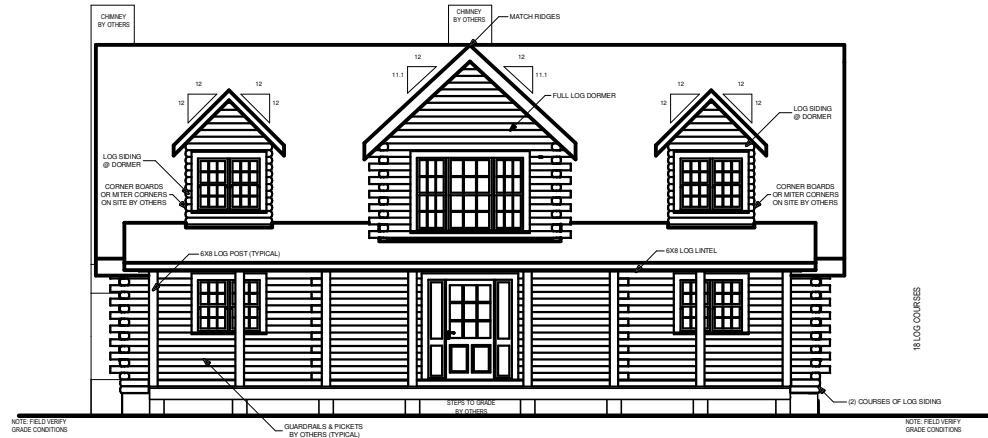

SOUTHLAND **LOG HOMES**

America's Favorite Log Home™

CRESTVIEW

FRONT ELEVATION

RIGHT ELEVATION

SQUARE FOOTAGE	
HEATED AREAS:	
FIRST FLOOR.....	1653 Sq. Ft.
SECOND FLOOR.....	942 Sq. Ft.
TOTAL HEATED.....	2595 Sq. Ft.
UNHEATED AREAS:	
PORCH(ES).....	629 Sq. Ft.
STORAGE.....	234 Sq. Ft.
TOTAL UNHEATED.....	863 Sq. Ft.
TOTAL UNDER ROOF.....	3458 Sq. Ft.

REAR ELEVATION

LEFT ELEVATION

SQUARE FOOTAGE	
HEATED AREAS:	
FIRST FLOOR.....	1653 Sq. Ft.
SECOND FLOOR.....	942 Sq. Ft.
TOTAL HEATED.....	2595 Sq. Ft.
UNHEATED AREAS:	
PORCH(ES).....	629 Sq. Ft.
STORAGE.....	234 Sq. Ft.
TOTAL UNHEATED.....	863 Sq. Ft.
TOTAL UNDER ROOF.....	3458 Sq. Ft.

FIRST FLOOR PLAN

SQUARE FOOTAGE	
HEATED AREAS:	
FIRST FLOOR.....	1653 Sq. Ft.
SECOND FLOOR.....	942 Sq. Ft.
TOTAL HEATED.....	2595 Sq. Ft.
UNHEATED AREAS:	
PORCH(ES).....	629 Sq. Ft.
STORAGE.....	234 Sq. Ft.
TOTAL UNHEATED.....	863 Sq. Ft.
TOTAL UNDER ROOF.....	3458 Sq. Ft.

SECOND FLOOR PLAN

SQUARE FOOTAGE	
HEATED AREAS:	
FIRST FLOOR.....	1653 Sq. Ft.
SECOND FLOOR.....	942 Sq. Ft.
TOTAL HEATED.....	2595 Sq. Ft.
UNHEATED AREAS:	
PORCH(ES).....	629 Sq. Ft.
STORAGE.....	234 Sq. Ft.
TOTAL UNHEATED.....	863 Sq. Ft.
TOTAL UNDER ROOF.....	3458 Sq. Ft.