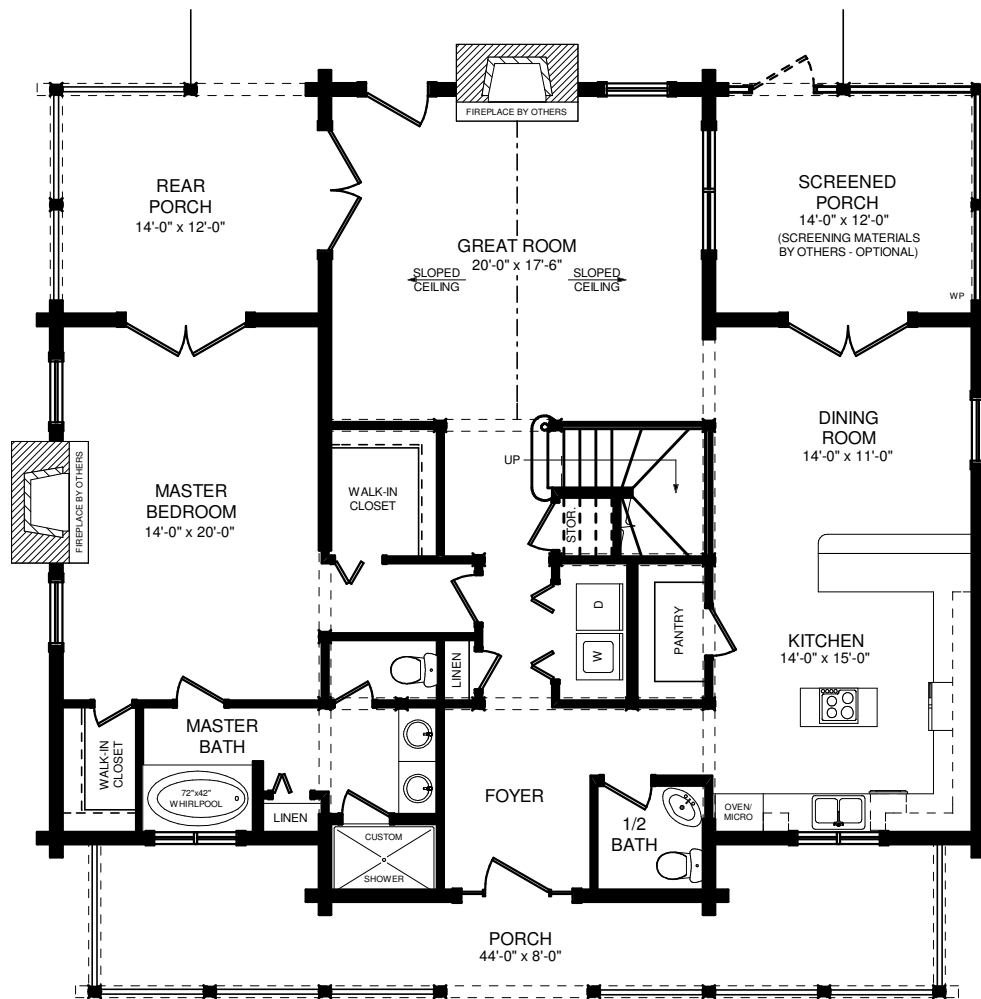

REAR ELEVATION

LEFT ELEVATION

SQUARE FOOTAGE	
HEATED AREAS:	
FIRST FLOOR.....	1653 Sq. Ft.
SECOND FLOOR.....	942 Sq. Ft.
TOTAL HEATED.....	2595 Sq. Ft.
UNHEATED AREAS:	
PORCH(ES).....	629 Sq. Ft.
STORAGE.....	234 Sq. Ft.
TOTAL UNHEATED.....	863 Sq. Ft.
TOTAL UNDER ROOF.....	3458 Sq. Ft.

FIRST FLOOR PLAN

SQUARE FOOTAGE	
HEATED AREAS:	
FIRST FLOOR.....	1653 Sq. Ft.
SECOND FLOOR.....	942 Sq. Ft.
TOTAL HEATED.....	2595 Sq. Ft.
UNHEATED AREAS:	
PORCH(ES).....	629 Sq. Ft.
STORAGE.....	234 Sq. Ft.
TOTAL UNHEATED.....	863 Sq. Ft.
TOTAL UNDER ROOF.....	3458 Sq. Ft.