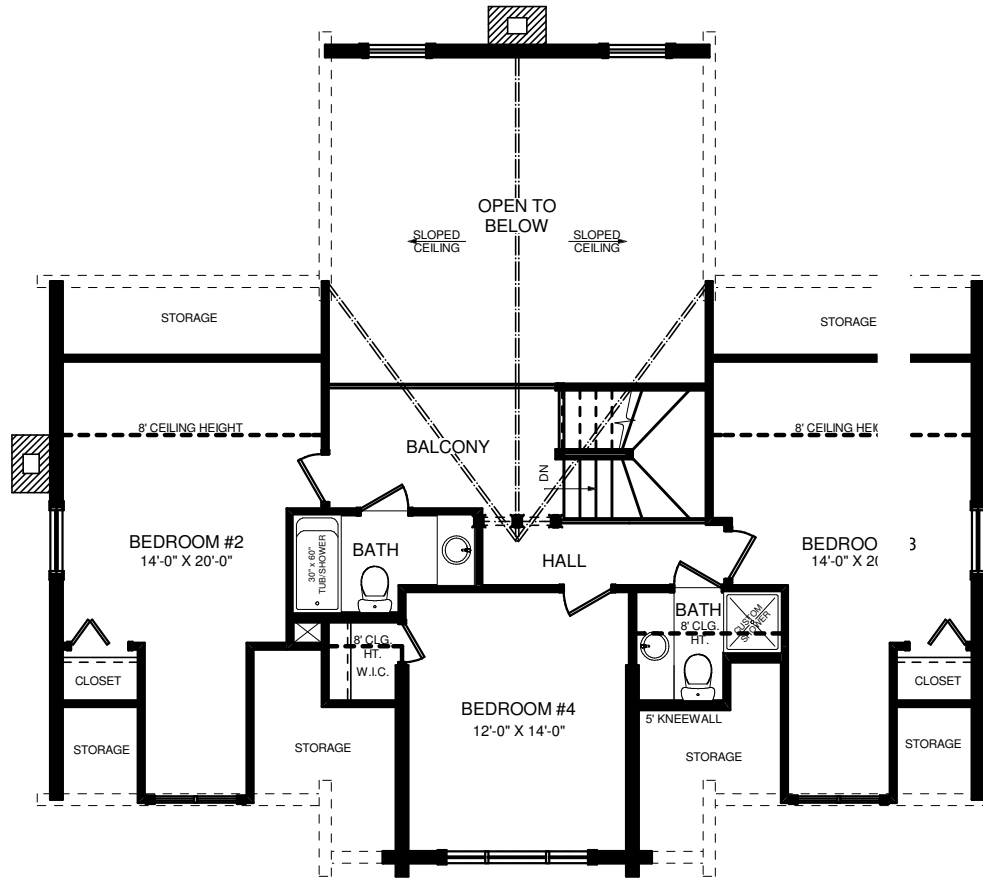

FIRST FLOOR PLAN

SQUARE FOOTAGE	
HEATED AREAS:	
FIRST FLOOR.....	1653 Sq. Ft.
SECOND FLOOR.....	942 Sq. Ft.
TOTAL HEATED.....	2595 Sq. Ft.
UNHEATED AREAS:	
PORCH(ES).....	629 Sq. Ft.
STORAGE.....	234 Sq. Ft.
TOTAL UNHEATED.....	863 Sq. Ft.
TOTAL UNDER ROOF.....	3458 Sq. Ft.

SECOND FLOOR PLAN

SQUARE FOOTAGE	
HEATED AREAS:	
FIRST FLOOR.....	1653 Sq. Ft.
SECOND FLOOR.....	942 Sq. Ft.
TOTAL HEATED.....	2595 Sq. Ft.
UNHEATED AREAS:	
PORCH(ES).....	629 Sq. Ft.
STORAGE.....	234 Sq. Ft.
TOTAL UNHEATED.....	863 Sq. Ft.
TOTAL UNDER ROOF.....	3458 Sq. Ft.