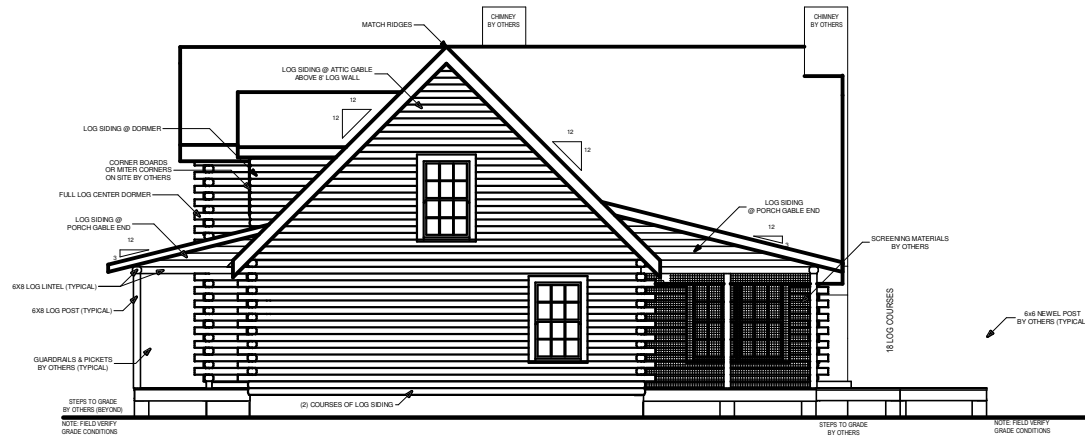

SOUTHLAND **LOG HOMES**

America's Favorite Log Home™

CRESTVIEW

FRONT ELEVATION

RIGHT ELEVATION

SQUARE FOOTAGE	
HEATED AREAS:	
FIRST FLOOR.....	1653 Sq. Ft.
SECOND FLOOR.....	942 Sq. Ft.
TOTAL HEATED.....	2595 Sq. Ft.
UNHEATED AREAS:	
PORCH(ES).....	629 Sq. Ft.
STORAGE.....	234 Sq. Ft.
TOTAL UNHEATED.....	863 Sq. Ft.
TOTAL UNDER ROOF.....	3458 Sq. Ft.

REAR ELEVATION

LEFT ELEVATION

SQUARE FOOTAGE	
HEATED AREAS:	
FIRST FLOOR.....	1653 Sq. Ft.
SECOND FLOOR.....	942 Sq. Ft.
TOTAL HEATED.....	2595 Sq. Ft.
UNHEATED AREAS:	
PORCH(ES).....	629 Sq. Ft.
STORAGE.....	234 Sq. Ft.
TOTAL UNHEATED.....	863 Sq. Ft.
TOTAL UNDER ROOF.....	3458 Sq. Ft.

FIRST FLOOR PLAN

SQUARE FOOTAGE	
HEATED AREAS:	
FIRST FLOOR.....	1653 Sq. Ft.
SECOND FLOOR.....	942 Sq. Ft.
TOTAL HEATED.....	2595 Sq. Ft.
UNHEATED AREAS:	
PORCH(ES).....	629 Sq. Ft.
STORAGE.....	234 Sq. Ft.
TOTAL UNHEATED.....	863 Sq. Ft.
TOTAL UNDER ROOF.....	3458 Sq. Ft.